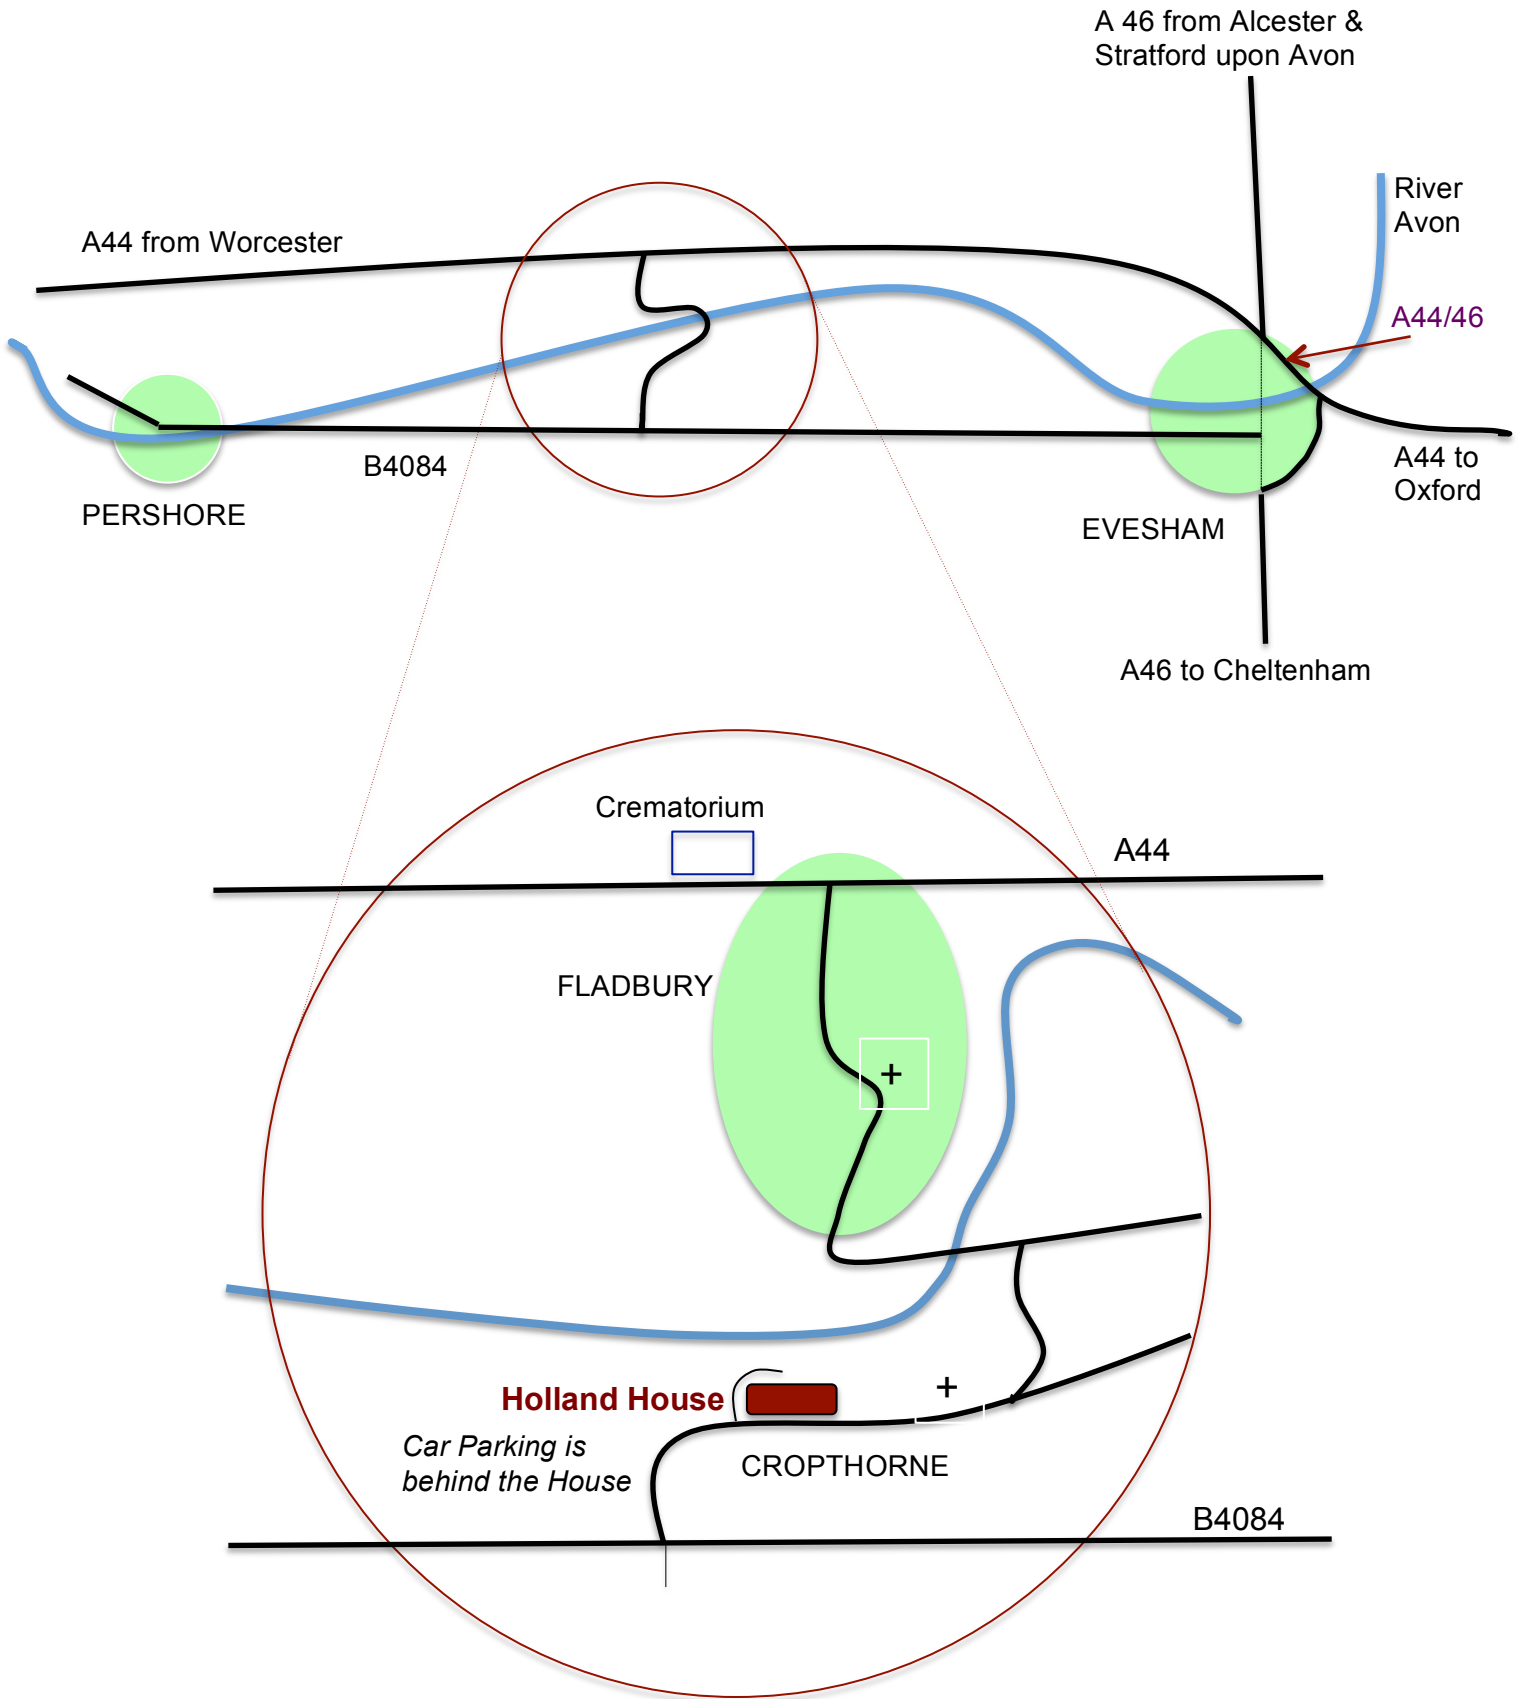

HOW TO FIND HOLLAND HOUSE

Main Street | Crophorne | Pershore | WR10 3NB

T 01386 860330

E enquiries@hollandhouse.org

<http://www.hollandhouse.org>